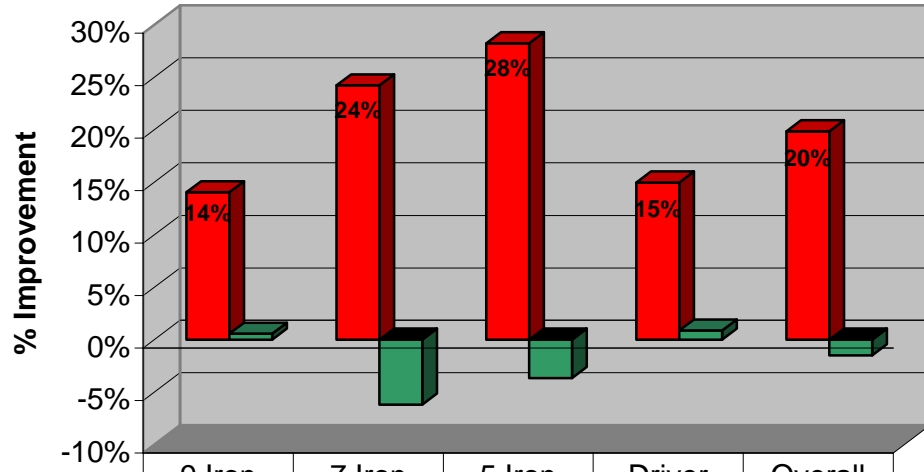

Golf Shot Accuracy Study

	9 Iron	7 Iron	5 Iron	Driver	Overall
■ IM Group	14.05%	24.22%	28.23%	14.98%	19.85%
■ Control Group	0.56%	-6.18%	-3.66%	0.86%	-1.51%